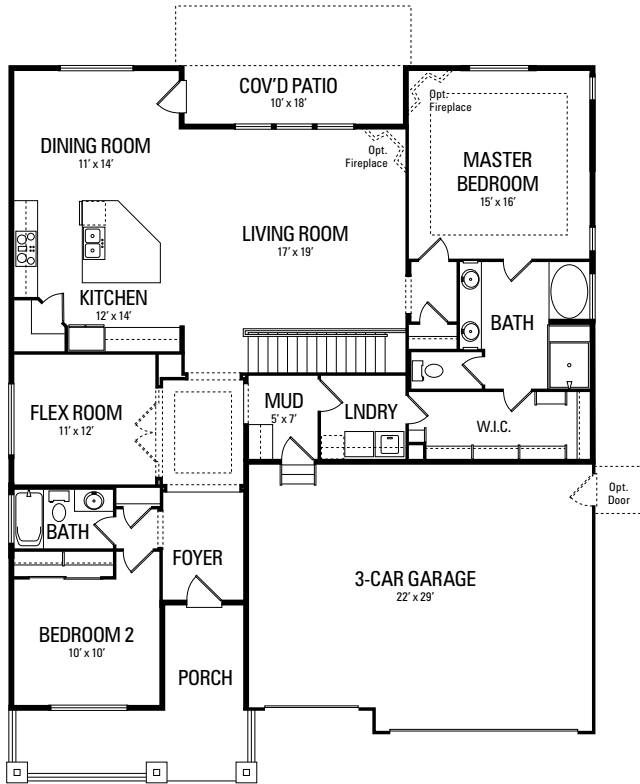

The Mandalay

5 Bedrooms | 3.5 Baths | 1926 Square Feet (3756 Total SF)

MAIN FLOOR

1926 SQ. FT

OPT. OUTDOOR LIVING
W/ OPT. COVER

OPTIONAL
BATH