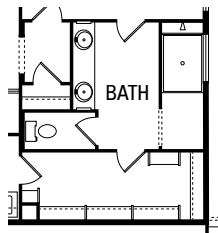

The Mandalay

5 Bedrooms | 3.5 Baths | 1926 Square Feet (3756 Total SF)

MAIN FLOOR

1926 SQ. FT

OPT. OUTDOOR LIVING
W/ OPT. COVER

OPTIONAL
BATH