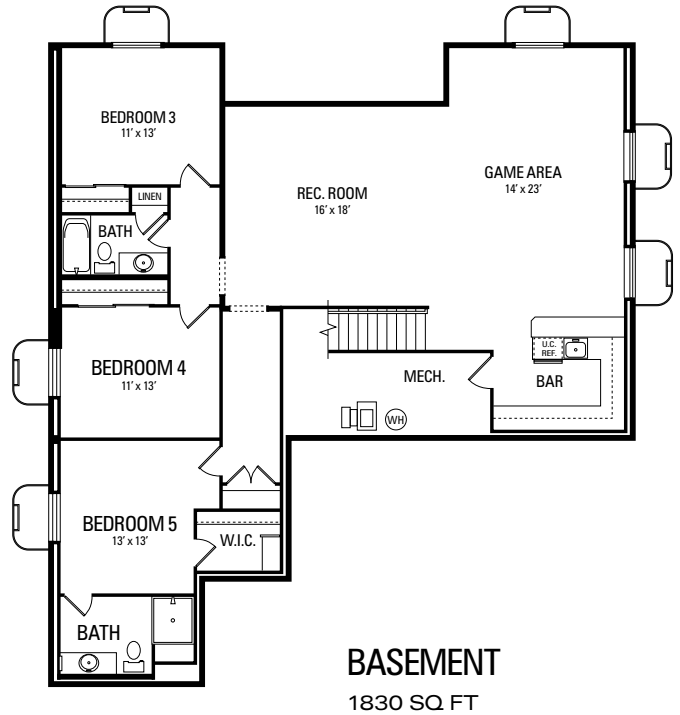

The Mandalay

5 Bedrooms | 3.5 Baths | 1926 Square Feet (3756 Total SF)

MAIN FLOOR

1926 SQ. FT

OPT. OUTDOOR LIVING
W/ OPT. COVER

OPTIONAL
BATH