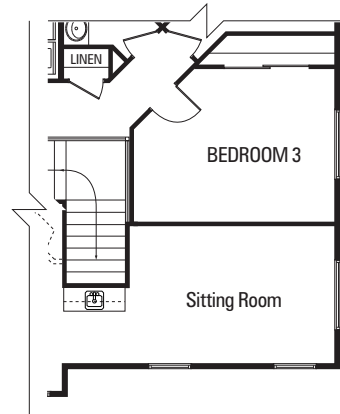

# The Imperial

3 Bedrooms | 2.5 Baths | 2384 Square Feet (3198 Total SF)

**MAIN FLOOR**  
904 SQ FT

**UPPER FLOOR**  
1480 SQ FT

**OPT. FINISHED BASEMENT** 814 SQ FT

**OPT. SITTING ROOM**

**OPT. 4 BEDROOM**