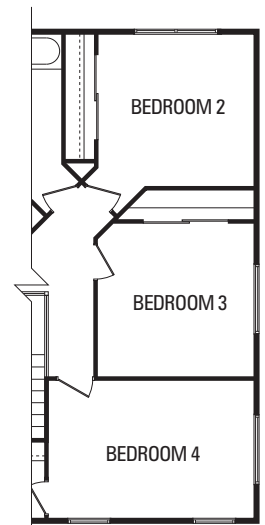

# The Imperial

3 Bedrooms | 2.5 Baths | 2384 Square Feet (3198 Total SF)

**MAIN FLOOR**  
904 SQ FT

**UPPER FLOOR**  
1480 SQ FT

**OPT. FINISHED BASEMENT** 814 SQ FT

**OPT. SITTING ROOM**

**OPT. 4 BEDROOM**