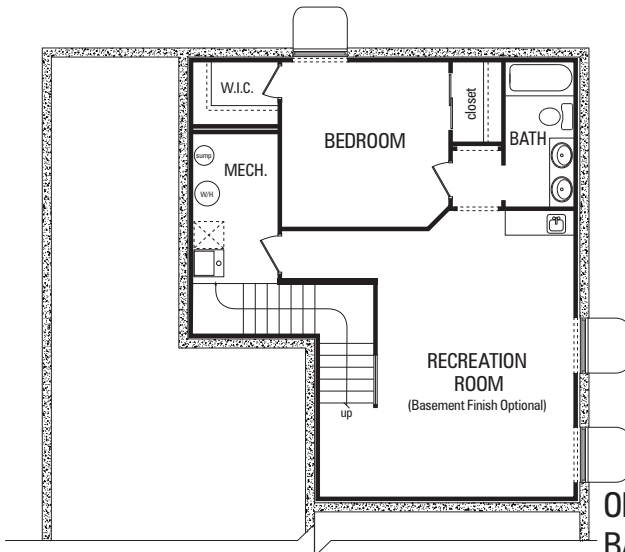

# The Imperial

3 Bedrooms | 2.5 Baths | 2384 Square Feet (3198 Total SF)

**MAIN FLOOR**  
904 SQ FT

**UPPER FLOOR**  
1480 SQ FT

**OPT. FINISHED BASEMENT** 814 SQ FT

**OPT. SITTING ROOM**

**OPT. 4 BEDROOM**