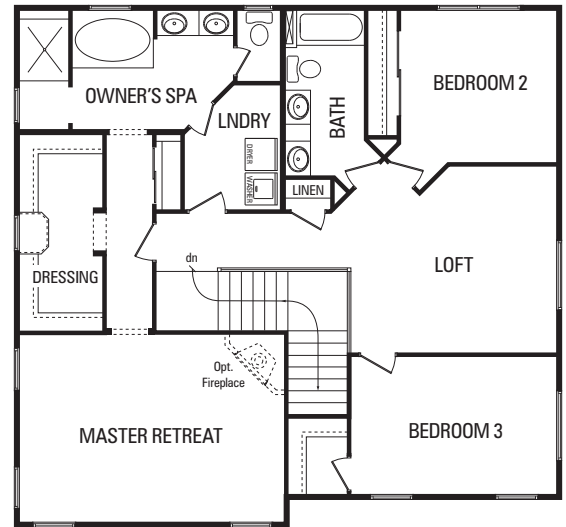

# The Imperial

3 Bedrooms | 2.5 Baths | 2384 Square Feet (3198 Total SF)

**MAIN FLOOR**  
904 SQ FT

**UPPER FLOOR**  
1480 SQ FT

**OPT. FINISHED BASEMENT** 814 SQ FT

**OPT. SITTING ROOM**

**OPT. 4 BEDROOM**