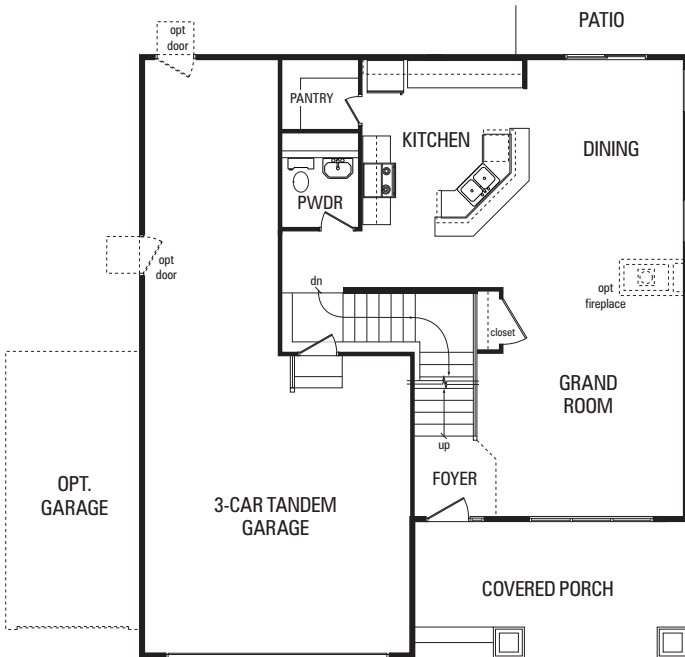

# The Imperial

3 Bedrooms | 2.5 Baths | 2384 Square Feet (3198 Total SF)

**MAIN FLOOR**  
904 SQ FT

**UPPER FLOOR**  
1480 SQ FT

**OPT. FINISHED BASEMENT** 814 SQ FT

**OPT. SITTING ROOM**

**OPT. 4 BEDROOM**