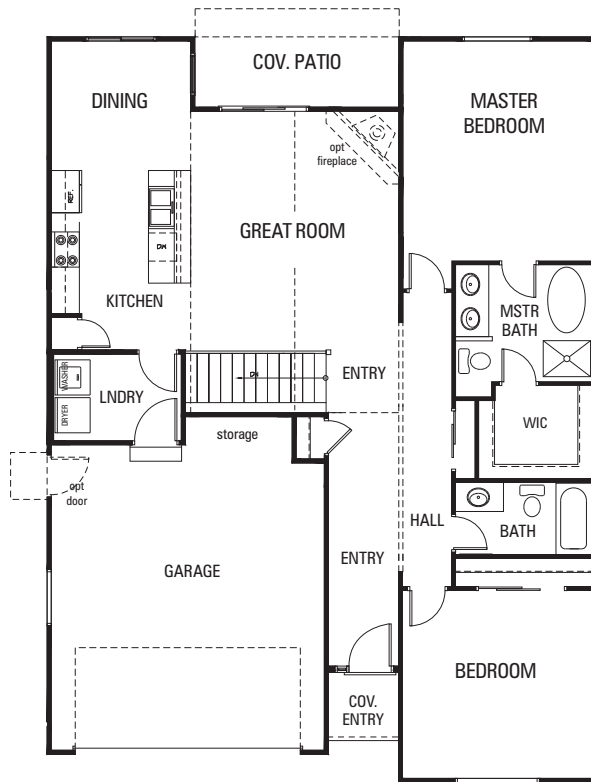

The Coronado

4 Bedrooms | 3 Baths | 1466 Square Feet (2594 Total SF)

MAIN FLOOR
1398 SQ. FT

BASEMENT
1128 SQ. FT