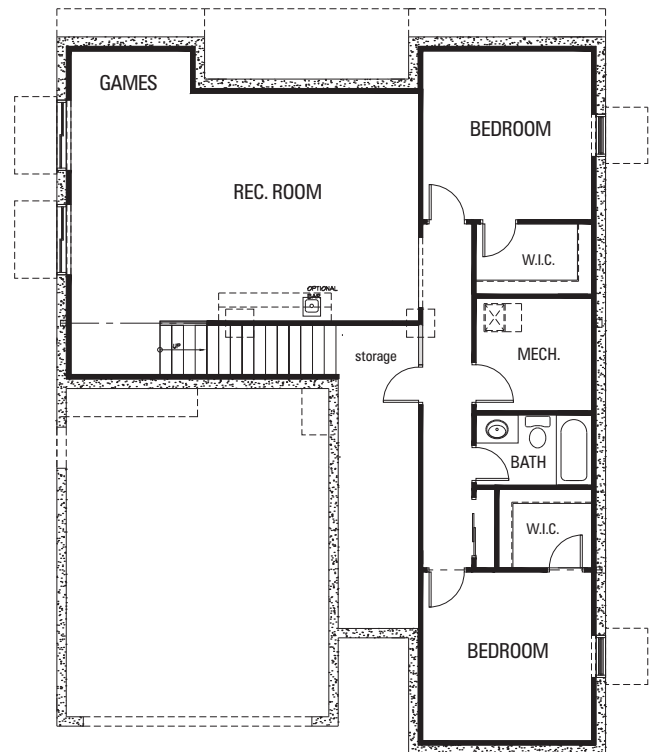

The Coronado

4 Bedrooms | 3 Baths | 1466 Square Feet (2594 Total SF)

MAIN FLOOR
1398 SQ. FT

BASEMENT
1128 SQ. FT